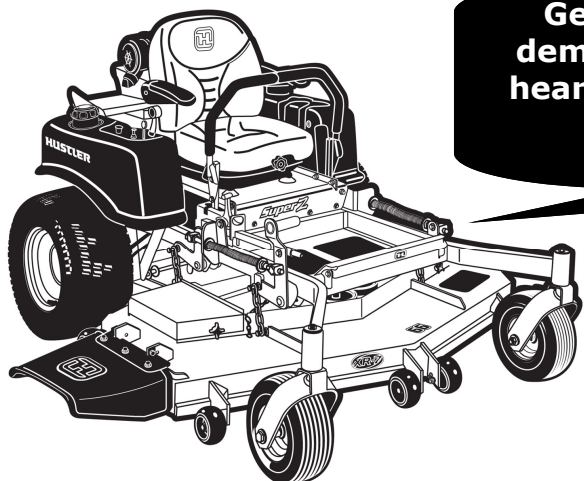

Get a FREE property evaluation and a no obligation demonstration & test mow at your place, mow to your hearts content and see for yourself just how good they are.